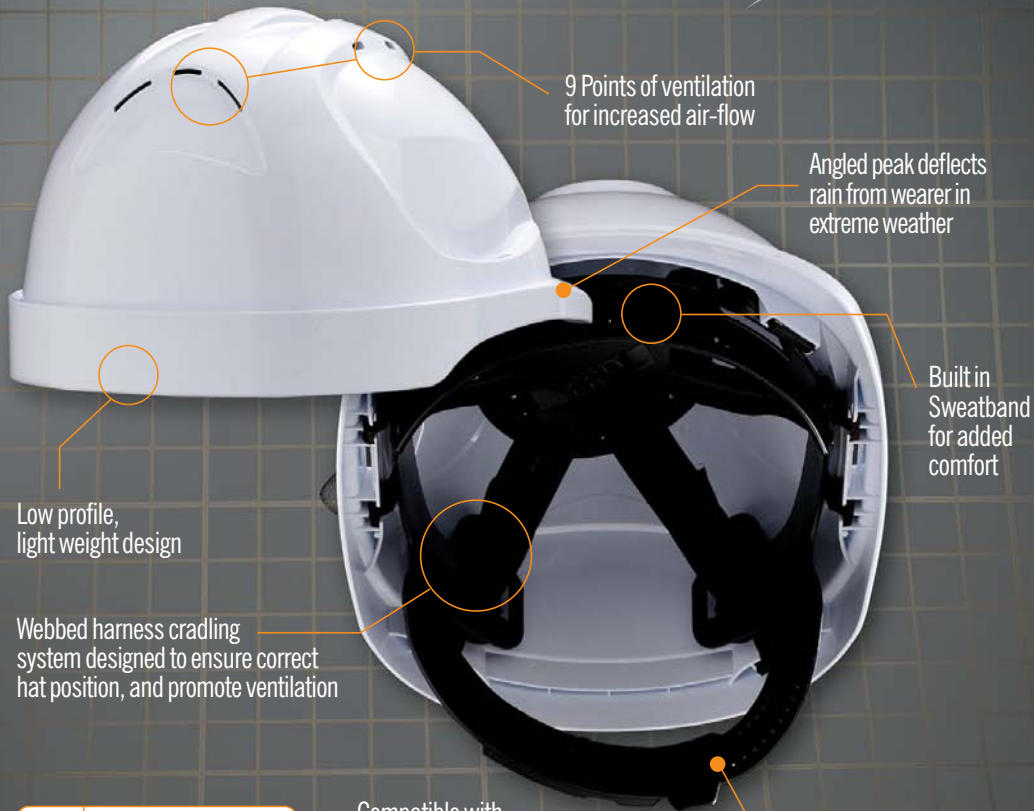

PURPOSE BUILT PPE

Like all ProChoice products, the V9™ Range of Hard Hats are designed specifically for extreme conditions.

9 Points of ventilation for increased air-flow

Angled peak deflects rain from wearer in extreme weather

Built in Sweatband for added comfort

Low profile, light weight design

Webbed harness cradling system designed to ensure correct hat position, and promote ventilation

Compatible with all ProChoice hard hat accessories

Easy locking system for fast of on/off application

Take advantage of our Pad or Vinyl Cut Printing Service to enhance your product selection. Ask your rep for details